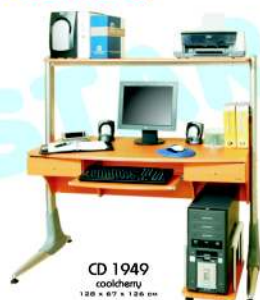

CD 1960
coolcherry
120 x 67 x 126 cm

CD 1949
coolcherry
128 x 67 x 126 cm

Inspiro Cd 1949 Cherry/Blue
128x67x126 cm
Rp. **745.800,-**